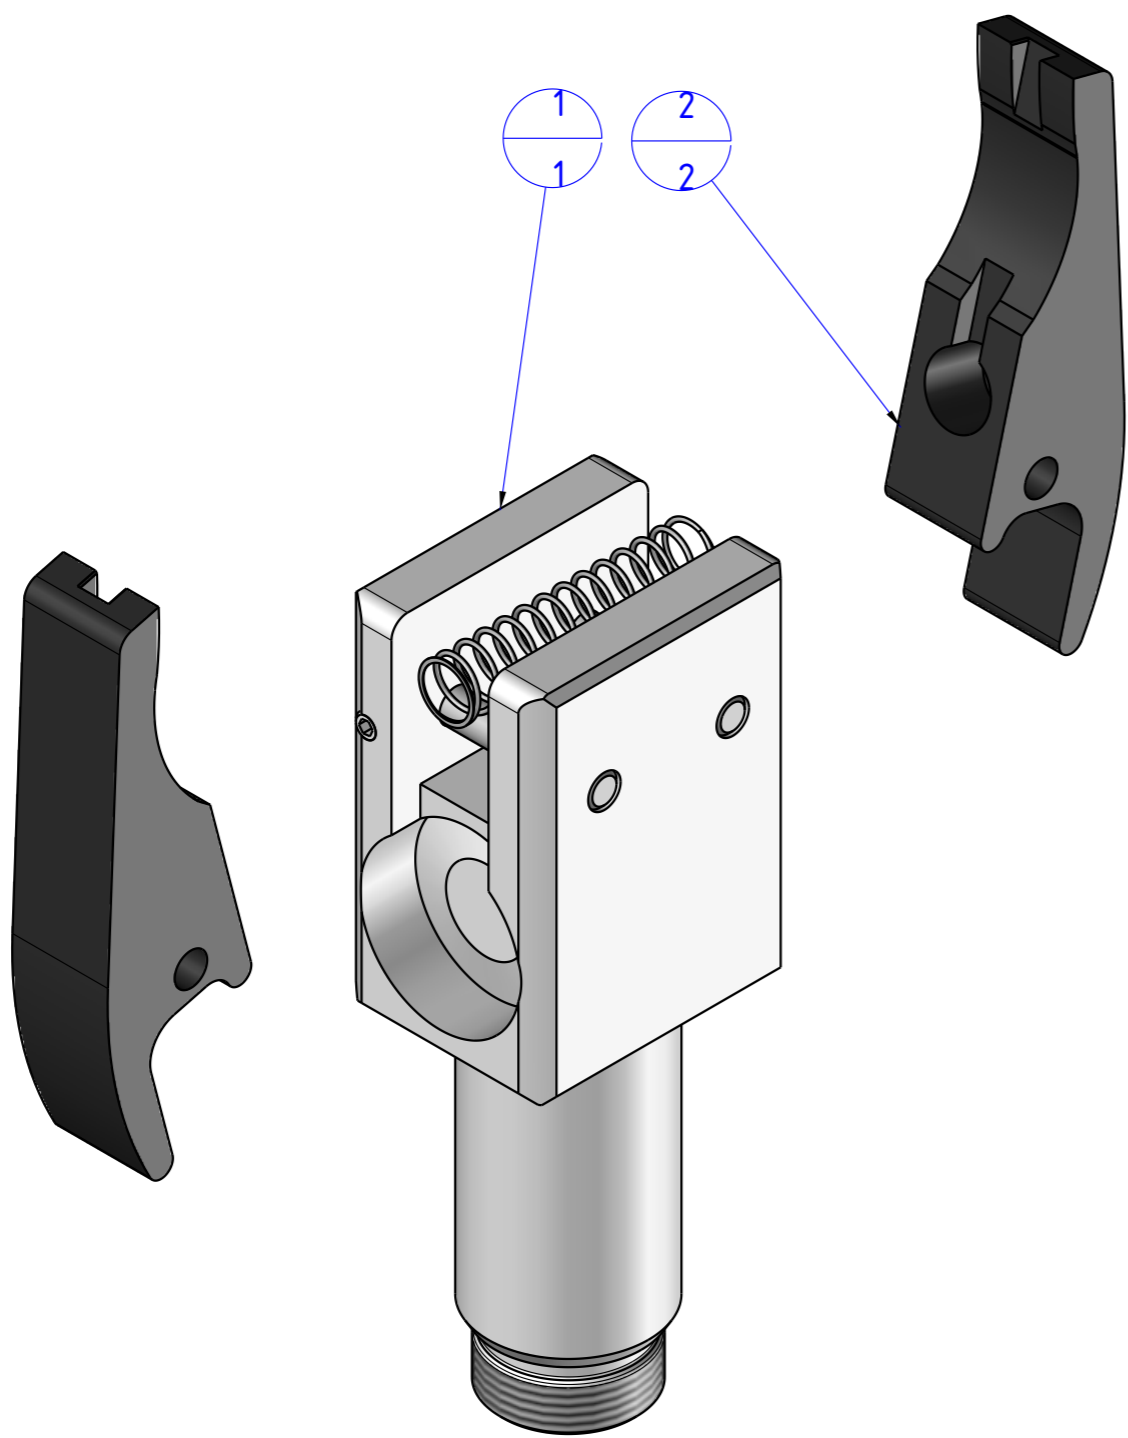

THE PROPERTY OF THE DRAWING IS ESTABLISHED BY LAW. IT IS FORBIDDEN TO PRODUCE OR SHOW IT TO THIRD PART. WITHOUT A WRITTEN AGREEMENT.

Item	Name	Q.ty
1	CA.GRZ.20.BODY	1
2	GRZ.20.EL	2

Format A3  
UNI 936-76

 <b>FPS</b> FPSERVICES AUTOMATION			DESIGNED FROM <b>FPS Automation</b>	REVIEW <b>A</b>
GENERAL TOLERANCE UNI - ISO 2768 CLASSE f	DESCRIPTION <b>CA.GRZ.20.LL</b>		DATE <b>04/03/2021</b>	WEIGHT <b>0,115kg</b>
			CODE <b>CA.GRZ.20.LL</b>	