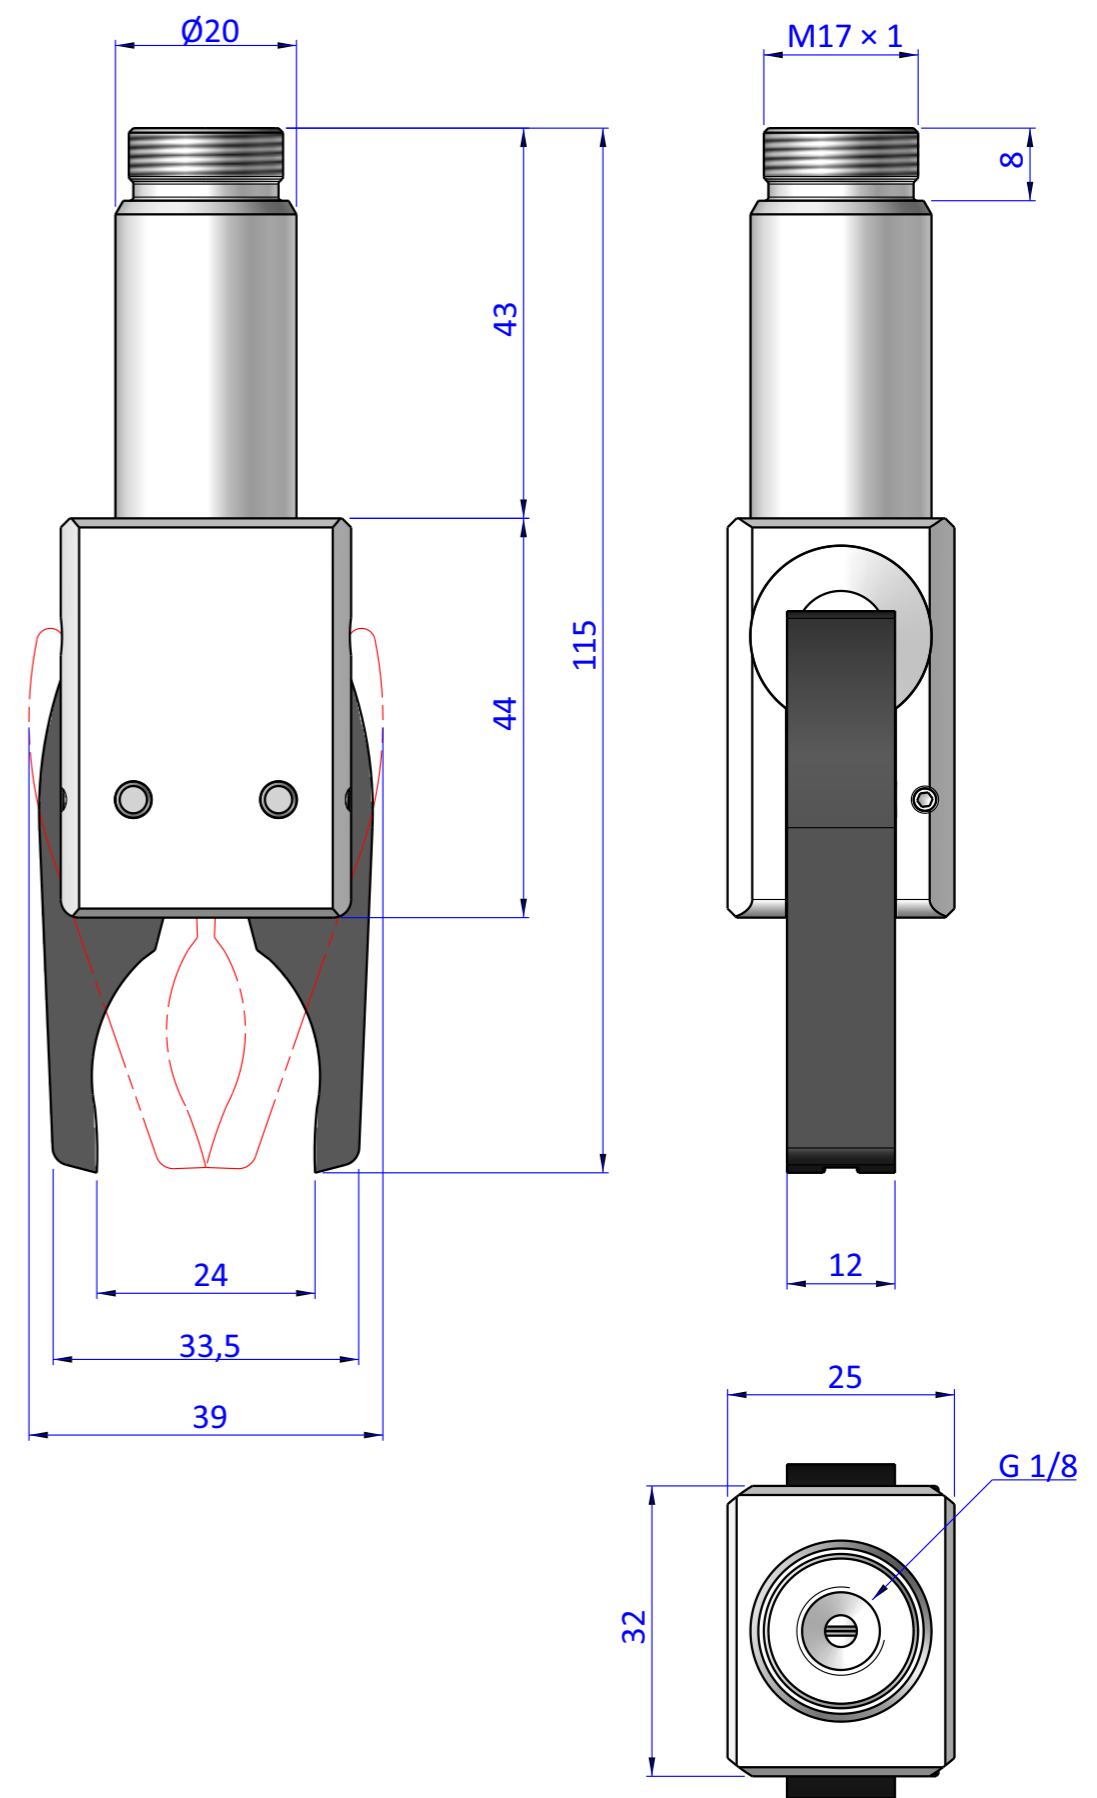

THE PROPERTY OF THE DRAWING IS ESTABLISHED BY LAW. IT IS FORBIDDEN TO PRODUCE OR SHOW IT TO THIRD PART. WITHOUT A WRITTEN AGREEMENT.

Item	Name	Q.ty
1	CA.GRZ.20.BODY	1
2	GRZ.20.EL	2

Format A3  
UNI 936-76

 <b>FPS</b> FPSERVICES AUTOMATION			DESIGNED FROM <b>FPS Automation</b>	REVIEW <b>A</b>
GENERAL TOLERANCE UNI - ISO 2768 CLASSE f	DESCRIPTION <b>CA.GRZ.20.LL</b>		DATE <b>04/03/2021</b>	WEIGHT <b>0,115kg</b>
			CODE <b>CA.GRZ.20.LL</b>	